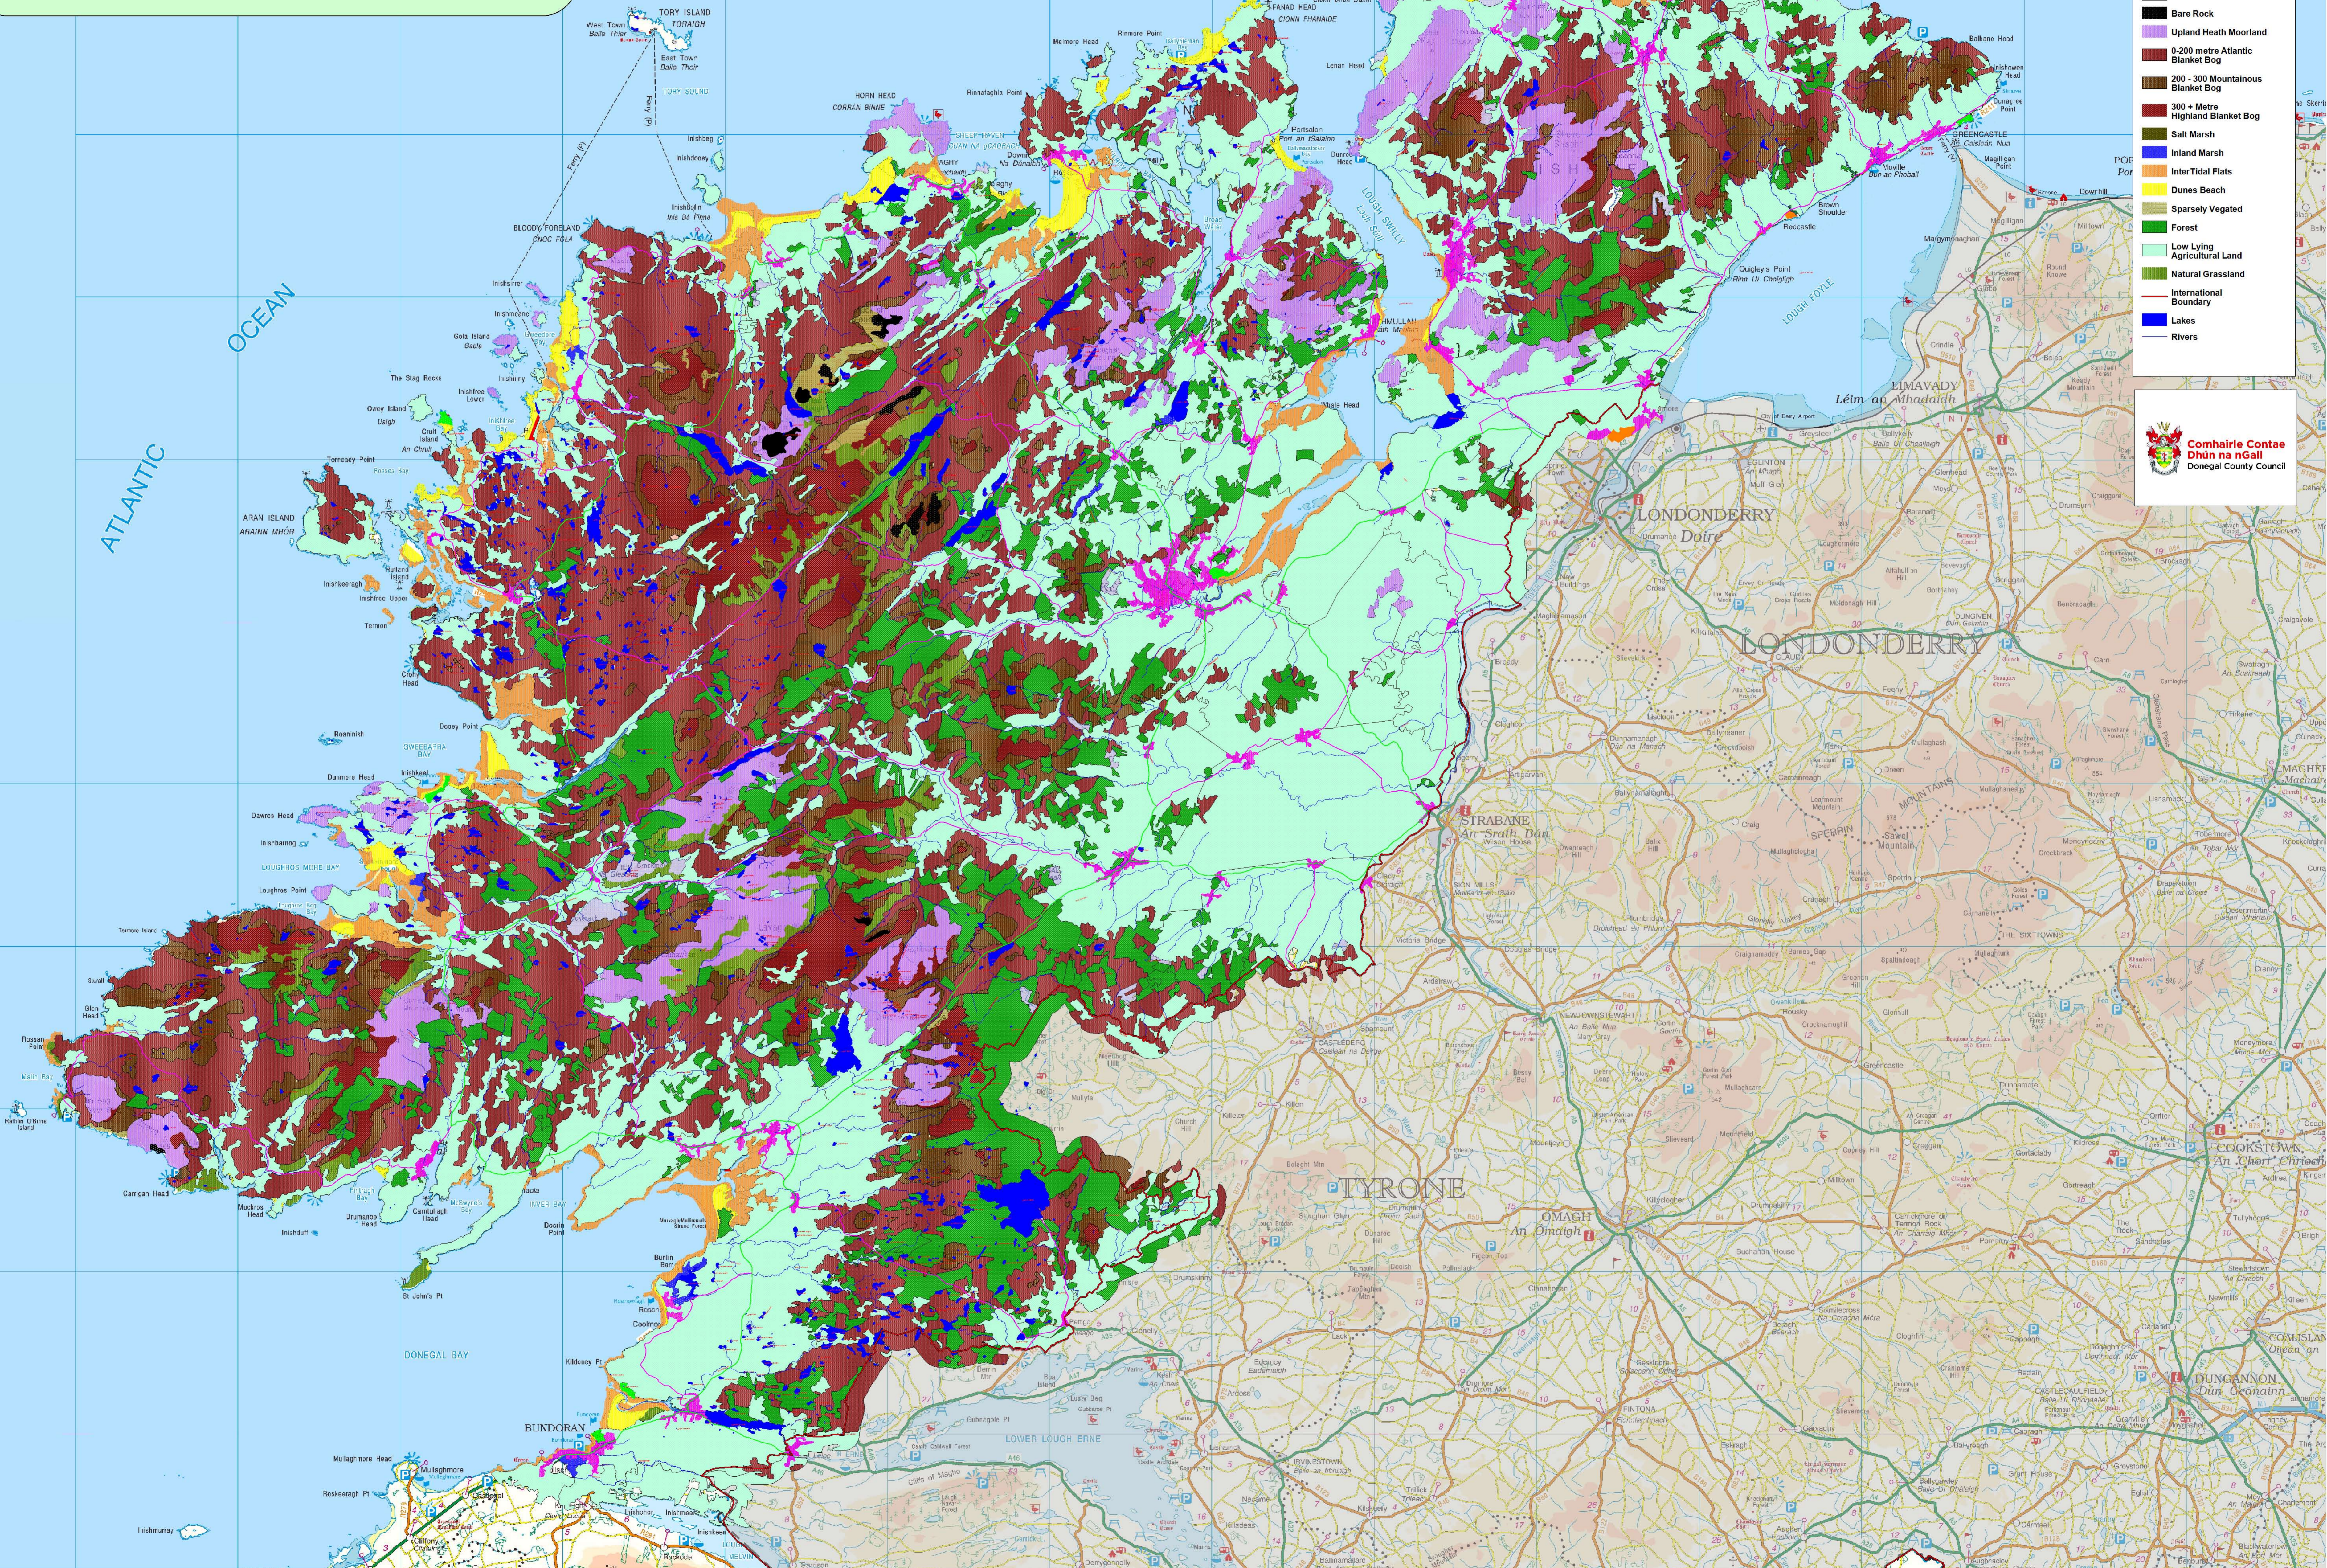

Draft Landscape Character Types of County Donegal

Legend

- Urban Fabric
- Airport
- Golf Courses
- Sport Leisure
- Heath
- Mountain Peaks
- Bare Rock
- Upland Heath Moorland
- 0-200 metre Atlantic Blanket Bog
- 200 - 300 Mountainous Blanket Bog
- 300 + Metre Highland Blanket Bog
- Salt Marsh
- Inland Marsh
- Inter-Tidal Flats
- Dunes Beach
- Sparsely Vegetated
- Forest
- Low Lying Agricultural Land
- Natural Grassland
- International Boundary
- Lakes
- Rivers