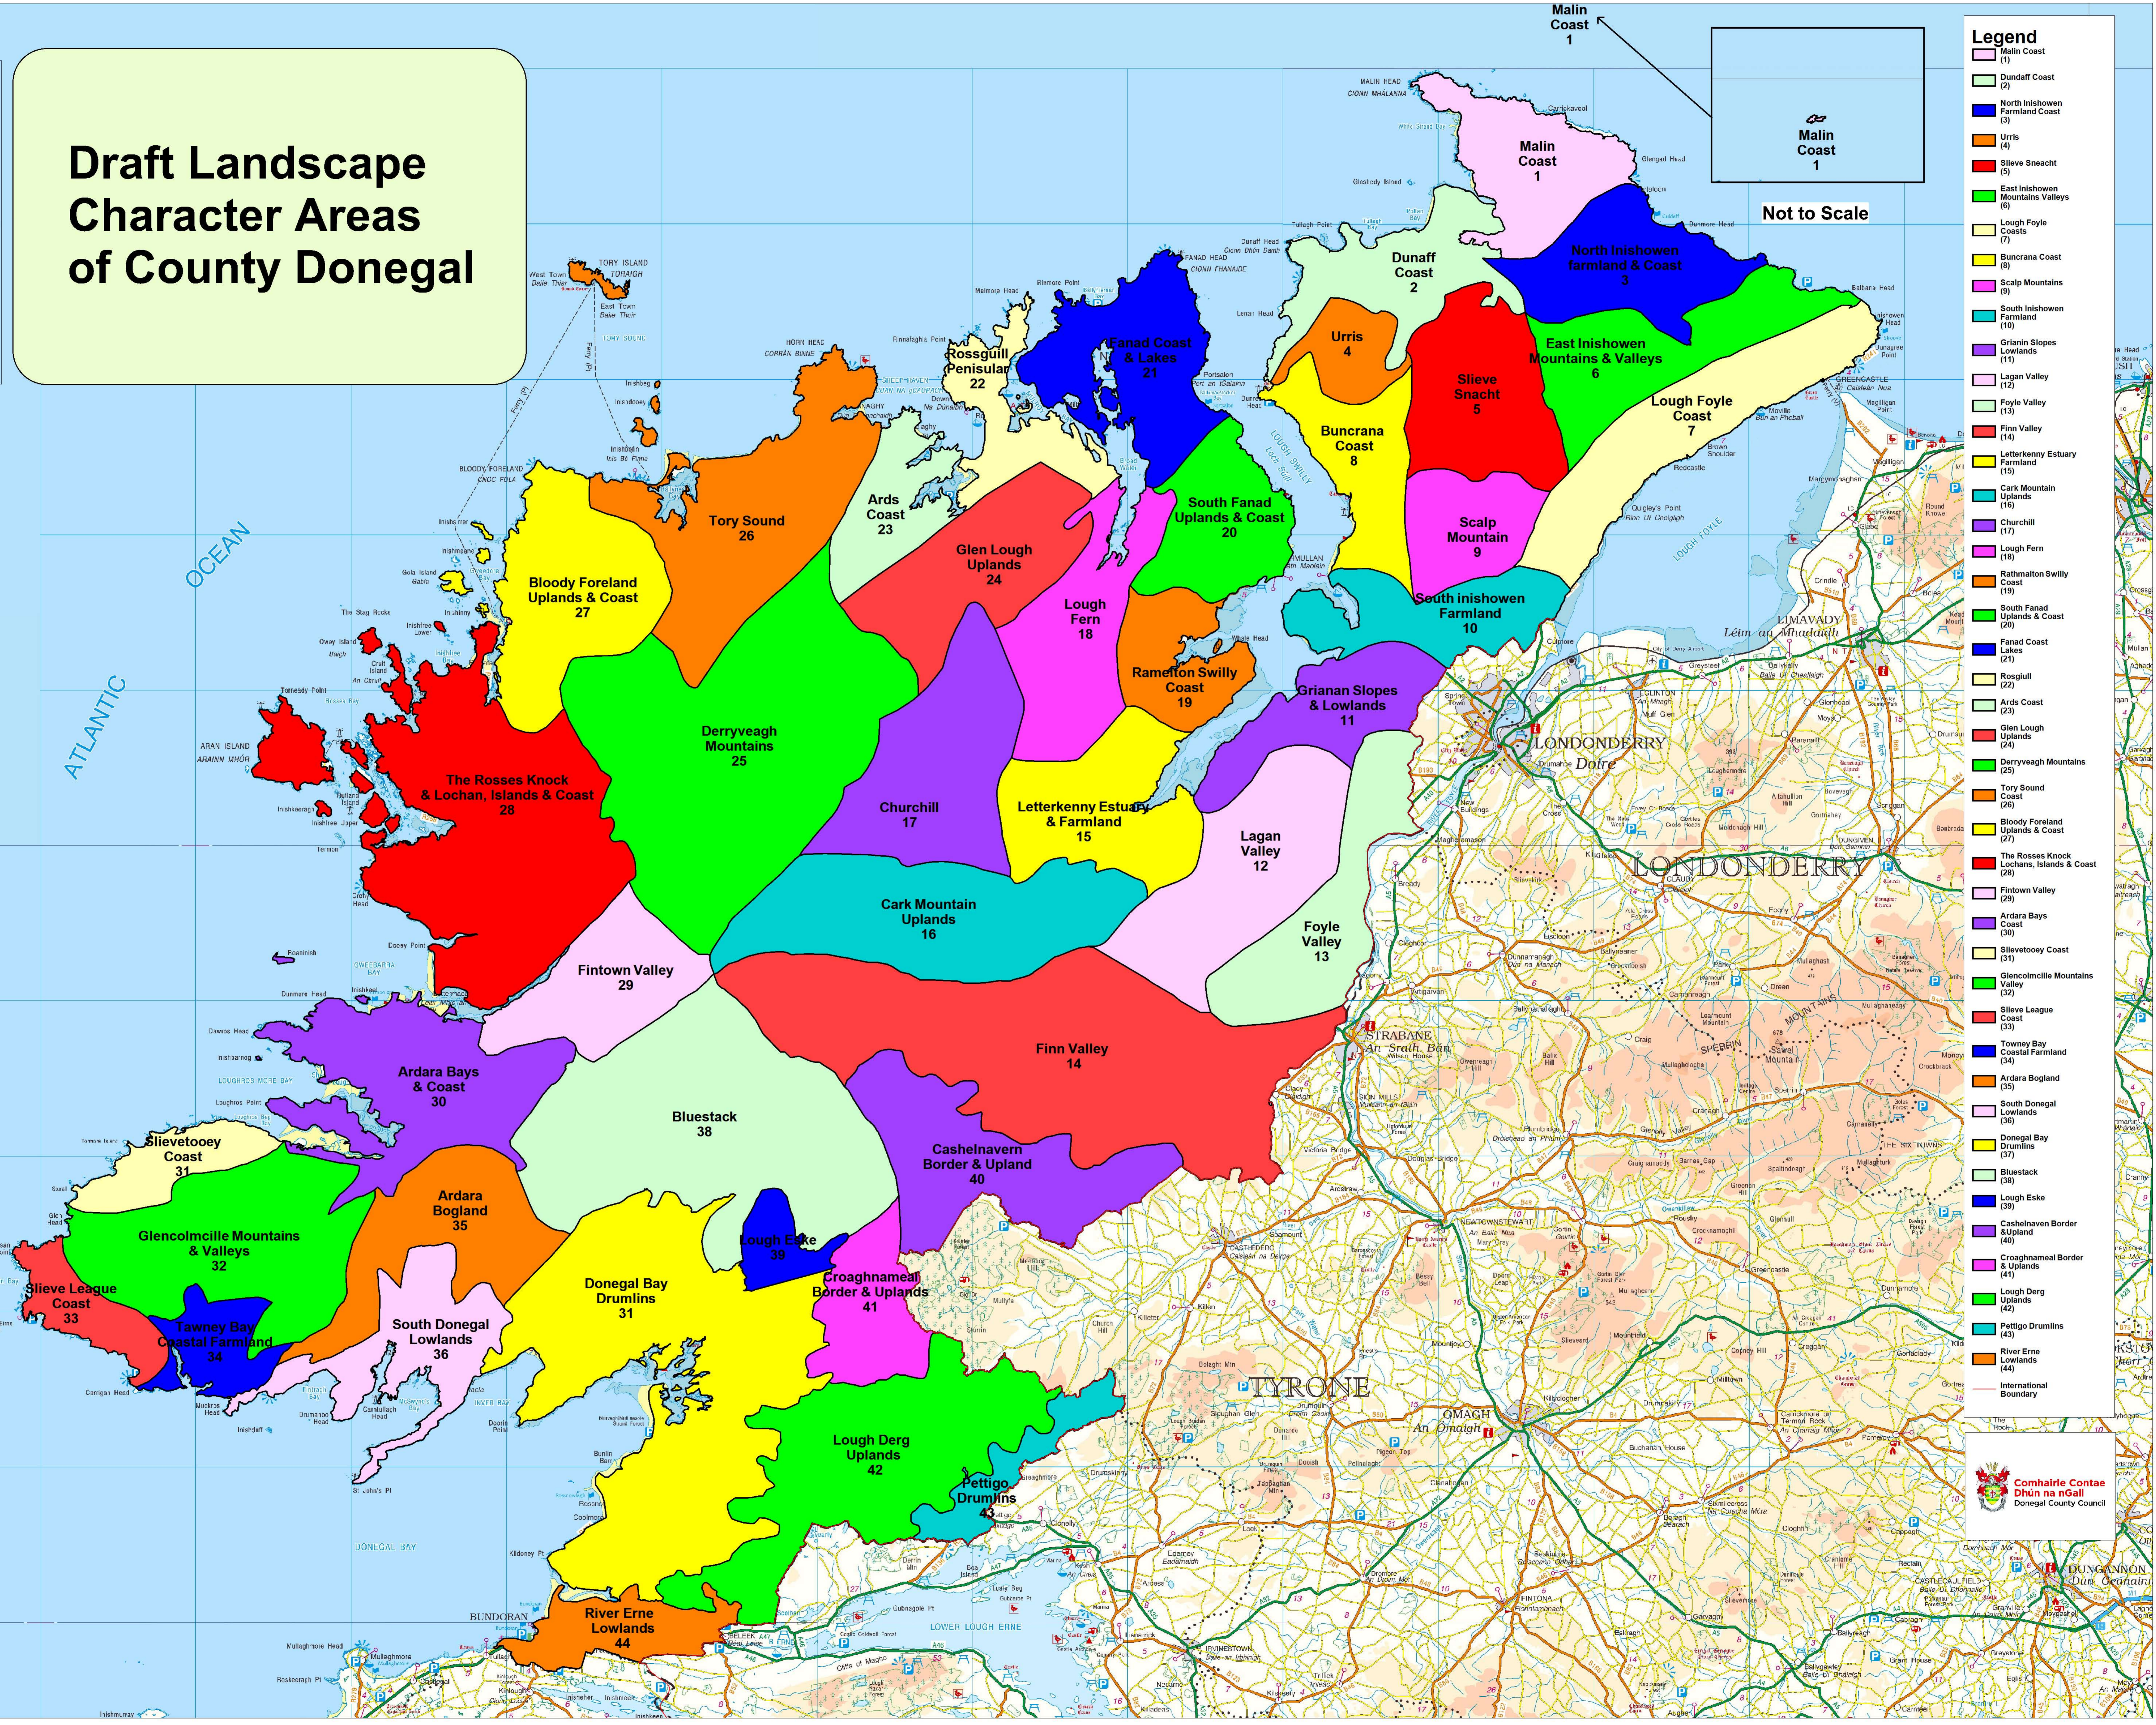

Draft Landscape Character Areas of County Donegal

Not to Scale

- Legend**
- 1 Malin Coast
 - 2 Dunduff Coast
 - 3 North Inishowen Farmland Coast
 - 4 Urris
 - 5 Slieve Snacht
 - 6 East Inishowen Mountains & Valleys
 - 7 Lough Foyle Coasts
 - 8 Buncrana Coast
 - 9 Scalp Mountains
 - 10 South Inishowen Farmland
 - 11 Grianan Slopes & Lowlands
 - 12 Lagan Valley
 - 13 Foyle Valley
 - 14 Finn Valley
 - 15 Letterkenny Estuary Farmland
 - 16 Carr Mountain Uplands
 - 17 Churchill
 - 18 Lough Fern
 - 19 Rathmallon Swilly Coast
 - 20 South Fanad Uplands & Coast
 - 21 Fanad Coast & Lakes
 - 22 Rosgull Peninsular
 - 23 Ards Coast
 - 24 Glen Lough Uplands
 - 25 Derryveagh Mountains
 - 26 Tory Sound Coast
 - 27 Bloody Foreland Uplands & Coast
 - 28 The Rosses Knock & Lochan, Islands & Coast
 - 29 Fintown Valley
 - 30 Ardara Bays & Coast
 - 31 Donegal Bay Drumlins
 - 32 Glencolmille Mountains & Valleys
 - 33 Slieve League Coast
 - 34 Tawney Bay Coastal Farmland
 - 35 Ardara Bogland
 - 36 South Donegal Lowlands
 - 37 Donegal Bay Drumlins
 - 38 Bluestack
 - 39 Lough Eske
 - 40 Cashelnavern Border & Upland
 - 41 Croaghnameal Border & Uplands
 - 42 Lough Derg Uplands
 - 43 Pettigo Drumlins
 - 44 River Erne Lowlands