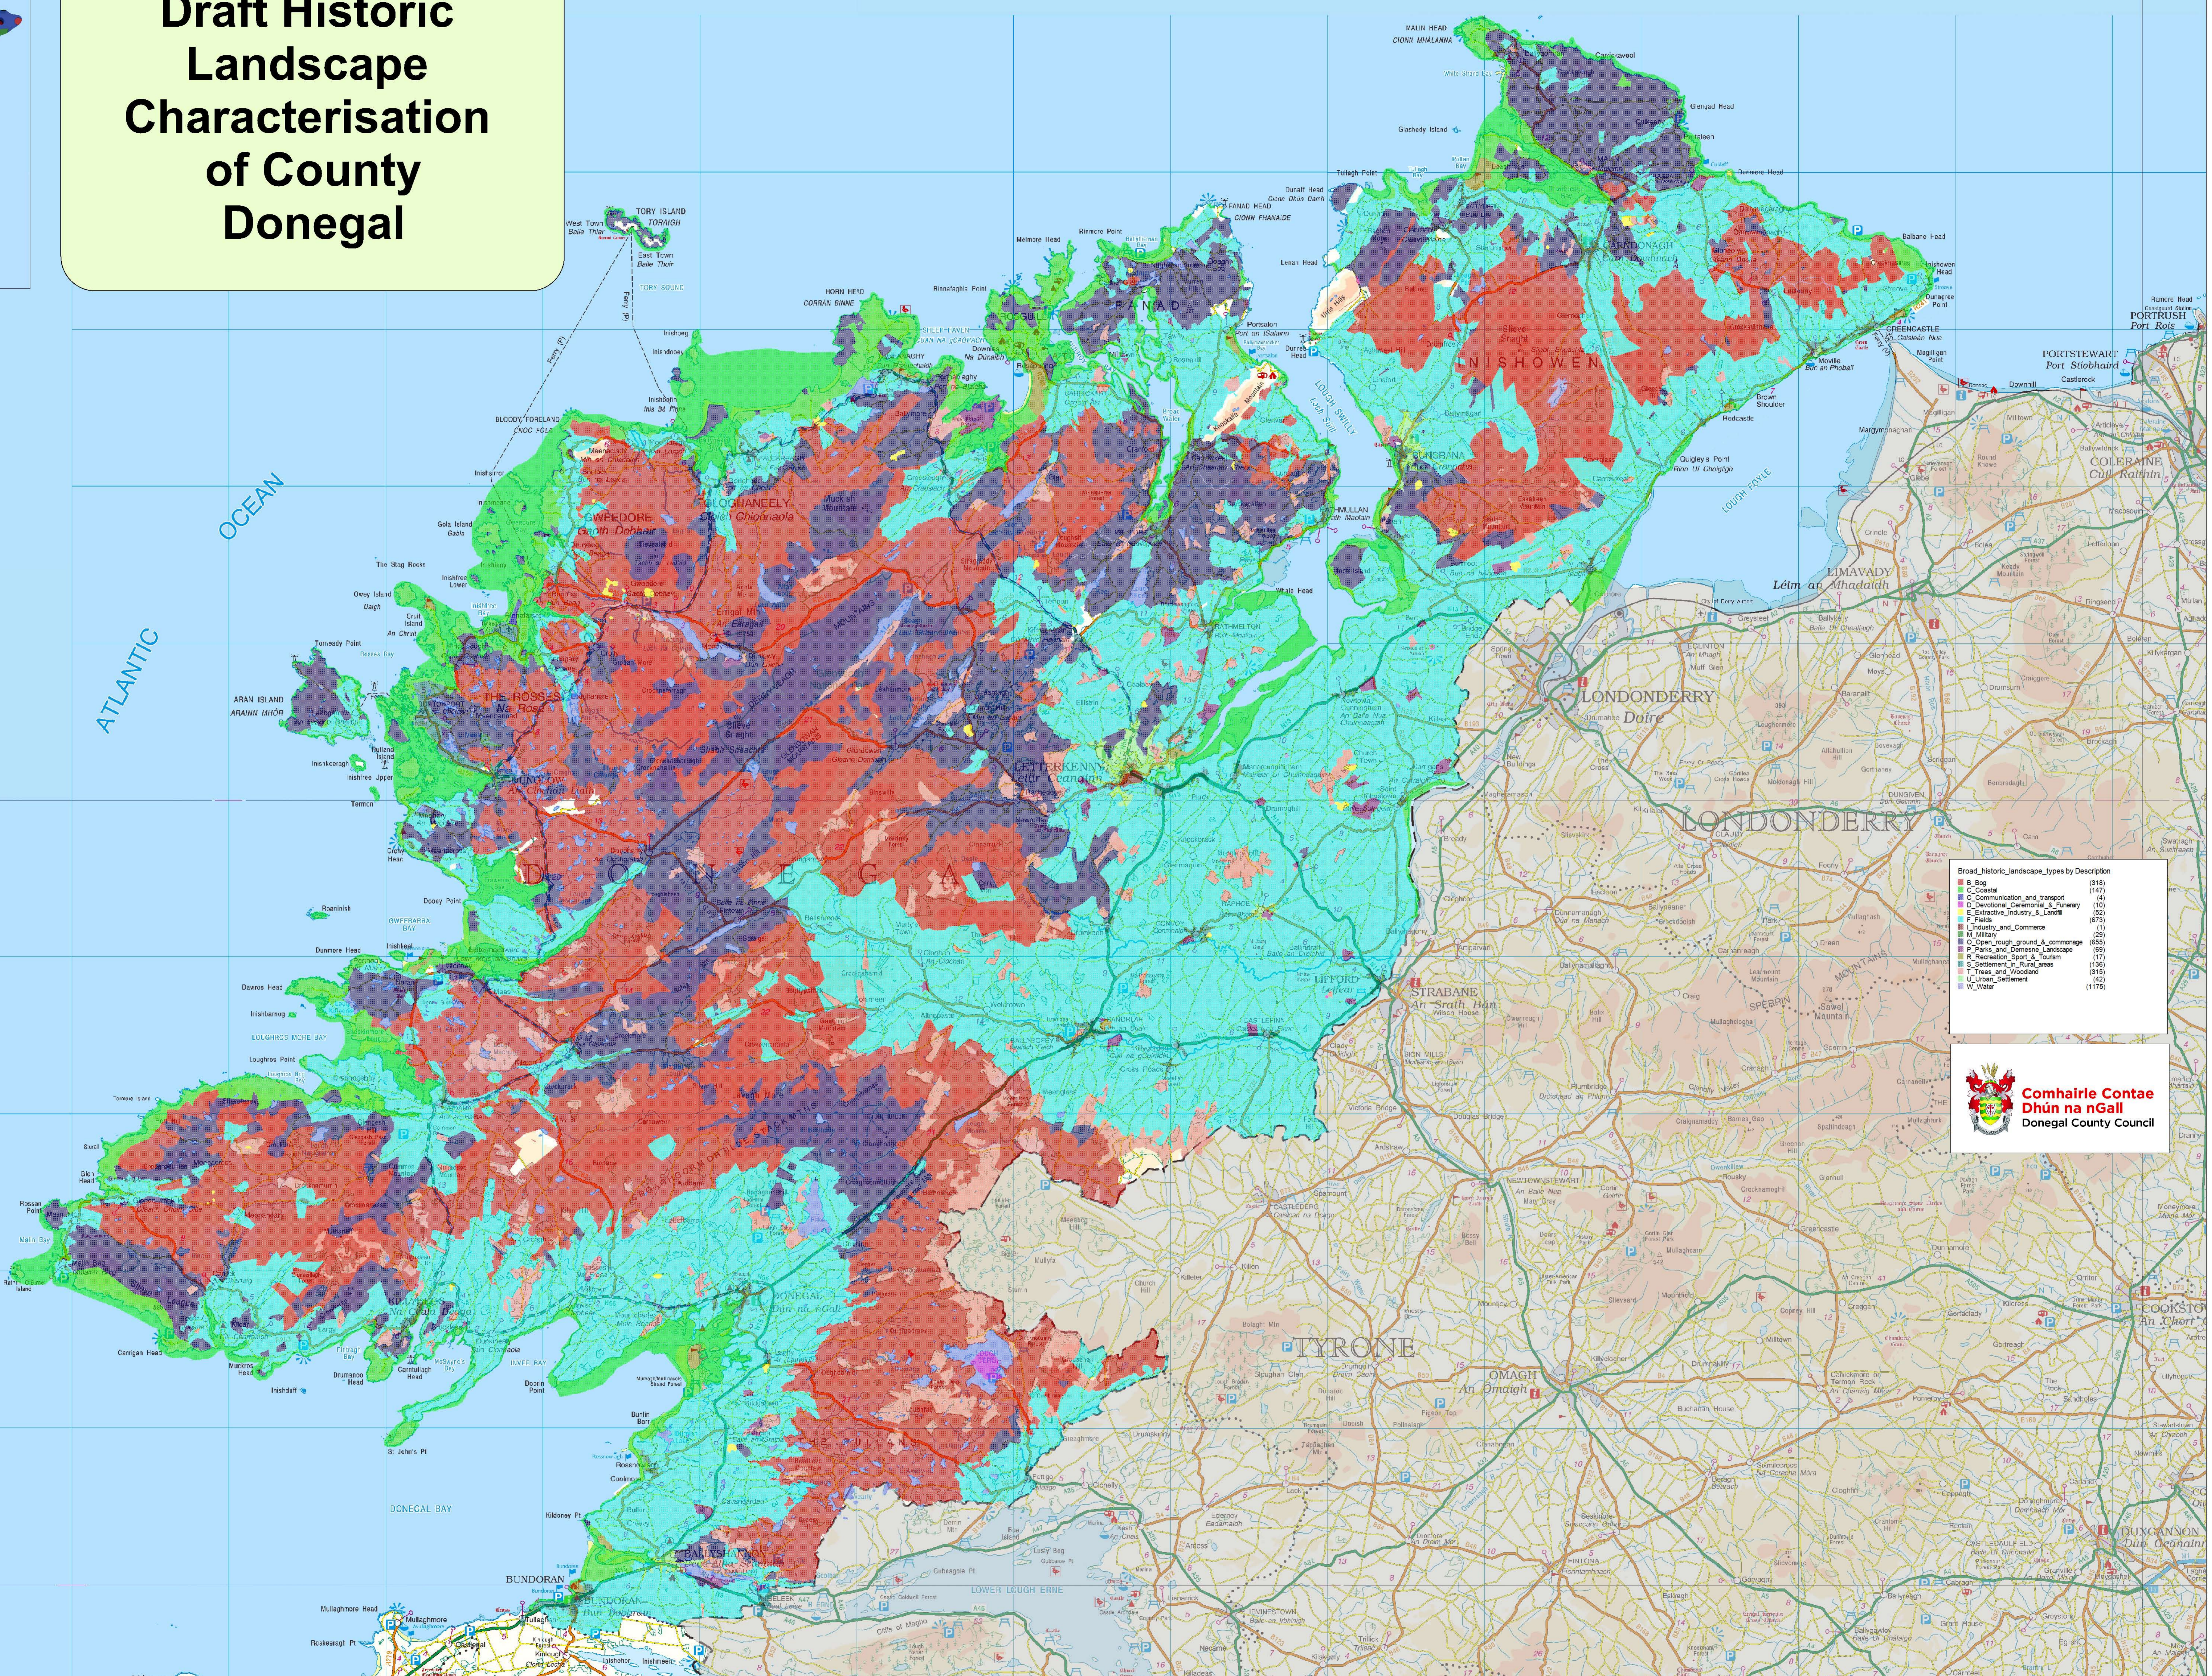

Draft Historic Landscape Characterisation of County Donegal